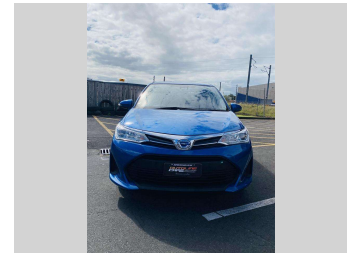

# 2019 Toyota COROLLA FIELDER

Purchase Price **\$22,995**  
Includes GST, Registration & Licensing

Finance may be available on this vehicle. Ask one of our friendly staff for more information.

Gain peace of mind with Mechanical Breakdown Insurance. **Ask us how.**

**Top features**  
None Listed

Body Style  
**Station Wagon**

Odometer  
**82,314 km**

Engine  
**1500 cc**

Fuel Type  
**Petrol - Hybrid**

Transmission  
**Auto**

Wheels  
-

VIN  
**7AT0H607X24227828**