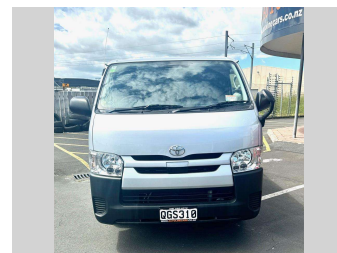

2018 Toyota Hiace REGIUS

Purchase Price **\$36,995**
Includes GST, Registration & Licensing

Finance may be available on this vehicle. Ask one of our friendly staff for more information.

Gain peace of mind with Mechanical Breakdown Insurance. **Ask us how.**

Top features
None Listed

Body Style
Van

Odometer
88,280 km

Engine
2000 cc

Fuel Type
Petrol

Transmission
Auto

Wheels
-

VIN
7AT0H60FX23289659