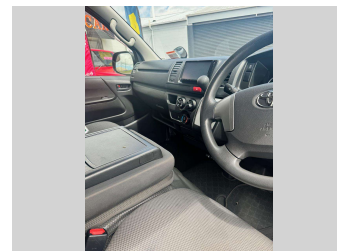

2018 Toyota Hiace REGIUS

Purchase Price **\$36,995**
Includes GST, Registration & Licensing

Finance may be available on this vehicle. Ask one of our friendly staff for more information.

Gain peace of mind with Mechanical Breakdown Insurance. **Ask us how.**

Top features
None Listed

Body Style
Van

Odometer
88,280 km

Engine
2000 cc

Fuel Type
Petrol

Transmission
Auto

Wheels
-

VIN
7AT0H60FX23289659