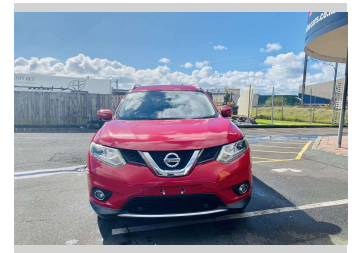

2014 Nissan X-Trail

Purchase Price **\$24,995**
Includes GST, Registration & Licensing

Finance may be available on this vehicle. Ask one of our friendly staff for more information.

Gain peace of mind with Mechanical Breakdown Insurance. **Ask us how.**

Top features

- » Nudge Bar
- » Running Boards

Body Style
5 door, RV-SUV

Odometer
44,371 km

Engine
2000 cc

Fuel Type
Petrol

Transmission
Auto, 4WD

Wheels
-