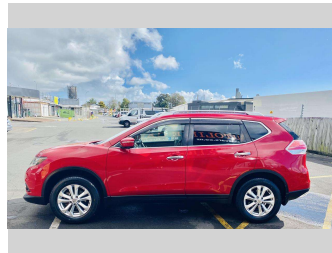

2014 Nissan X-Trail

Purchase Price **\$24,995**
Includes GST, Registration & Licensing

Finance may be available on this vehicle. Ask one of our friendly staff for more information.

Gain peace of mind with Mechanical Breakdown Insurance. **Ask us how.**

Top features

- » Nudge Bar
- » Running Boards

Body Style
5 door, RV-SUV

Odometer
44,371 km

Engine
2000 cc

Fuel Type
Petrol

Transmission
Auto, 4WD

Wheels
-