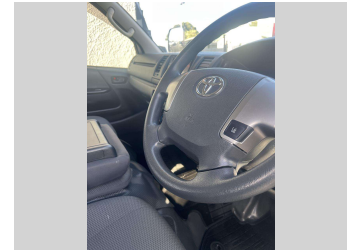

# 2018 Toyota Hiace REGIUS

**Purchase Price** **\$37,995**  
Includes GST, Registration & Licensing

Finance may be available on this vehicle. Ask one of our friendly staff for more information.

Gain peace of mind with Mechanical Breakdown Insurance. **Ask us how.**