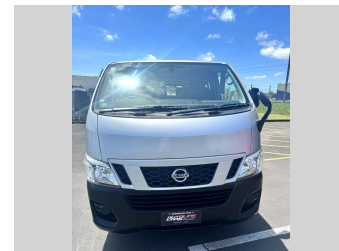

2014 Nissan Caravan Wagon

Purchase Price **\$36,995**
Includes GST, Registration & Licensing

Finance may be available on this vehicle. Ask one of our friendly staff for more information.

Gain peace of mind with Mechanical Breakdown Insurance. **Ask us how.**

Top features
None Listed

Body Style
People Mover

Odometer
155,388 km

Engine
2500 cc

Fuel Type
-

Transmission
Auto

Wheels
-

VIN
7AT0DH8RX23002445

Interior
-

Safety

Based on 2023 VSRR rating

Reg No.
-

Ext Colour
Silver

History
-

Seats
10 seats

CO2 Emissions
★☆☆☆☆
272 grams/km