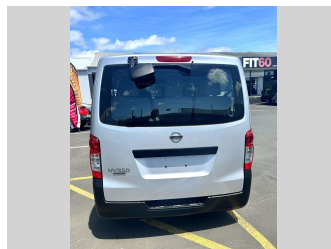

2014 Nissan Caravan Wagon

Purchase Price **\$36,995**
Includes GST, Registration & Licensing

Finance may be available on this vehicle. Ask one of our friendly staff for more information.

Gain peace of mind with Mechanical Breakdown Insurance. **Ask us how.**

Top features
None Listed

Body Style
People Mover

Odometer
155,388 km

Engine
2500 cc

Fuel Type
-

Transmission
Auto

Wheels
-

VIN
7AT0DH8RX23002445