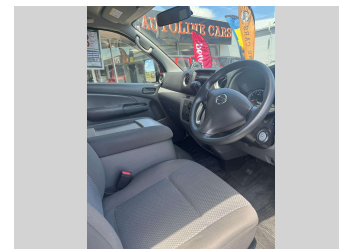

2014 Nissan Caravan Wagon

Purchase Price **\$36,995**
Includes GST, Registration & Licensing

Finance may be available on this vehicle. Ask one of our friendly staff for more information.

Gain peace of mind with Mechanical Breakdown Insurance. **Ask us how.**

Top features
None Listed

Body Style
People Mover

Odometer
155,388 km

Engine
2500 cc

Fuel Type
-

Transmission
Auto

Wheels
-

VIN
7AT0DH8RX23002445

Interior
-

Safety

Based on 2023 VSRR rating

Reg No.
-

Ext Colour
Silver

History
-

Seats
10 seats

CO2 Emissions
★☆☆☆☆
272 grams/km